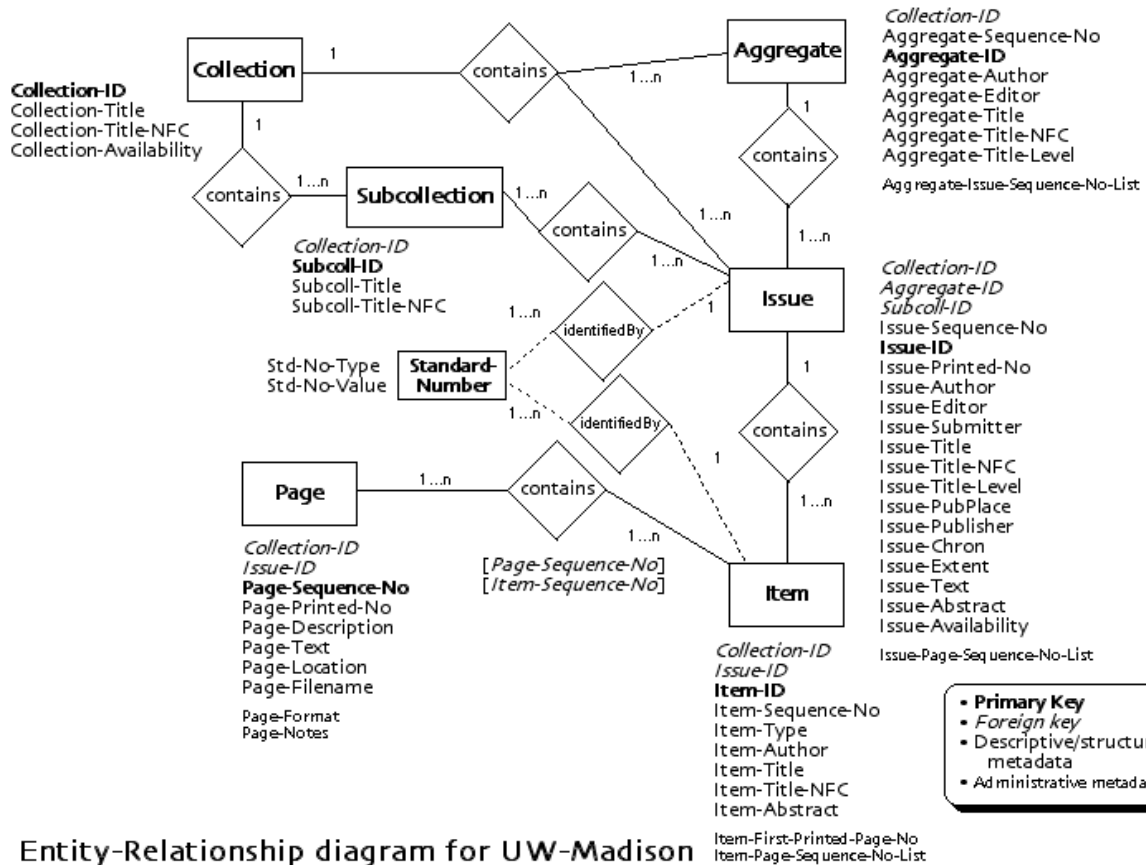

Entity Relationship Diagram for Electronic Facsimile Collections

- **Last Updated:** 2004-04-23
- **Editor:** Peter C. Gorman
- **Version:**4.0

Entity-Relationship diagram for UW-Madison Digital Library Electronic Facsimile collections
 ver. 4.0