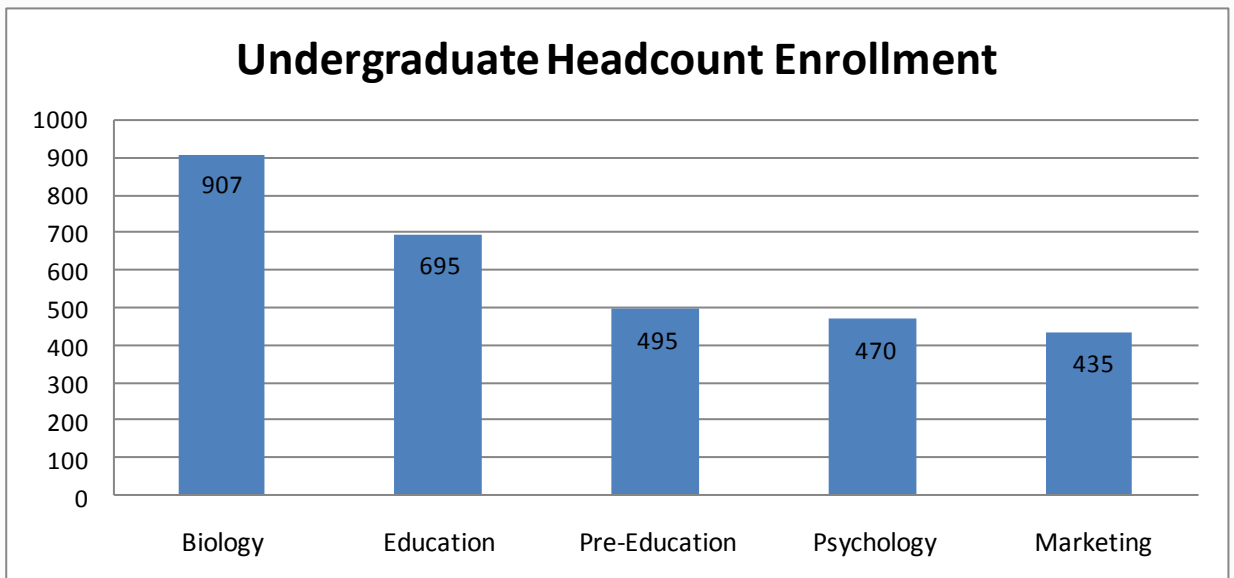

Most Popular Undergraduate Majors

Data Definitions

- Degrees granted data includes all graduates from the 2007-08 academic year.
- Fall enrollment data is a duplicative headcount that includes all degree-seeking students by first and second major. With the exception of Pre-Education, students with a “pre-” major are included with declared majors, even though they may not be accepted into the program.
- Seventeen percent (1426 students) of UW-L Undergraduates have not declared a major.
- Seventeen percent (1466 students) of UW-L Undergraduates have a pre-professional second major, an indicator that they plan to pursue a graduate degree.