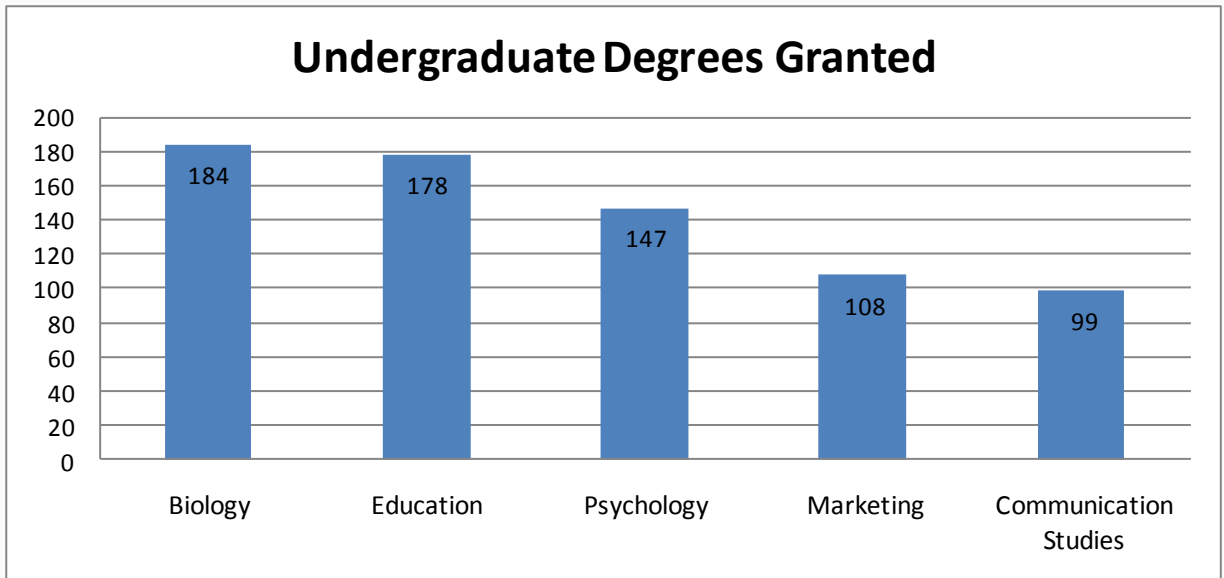

Most Popular Undergraduate Majors

Data Definitions

- Degrees granted data includes all graduates from the 2007-08 academic year.
- Fall enrollment data is a duplicative headcount that includes all degree-seeking students by first and second major. With the exception of Pre-Education, students with a “pre-” major are included with declared majors, even though they may not be accepted into the program.
- Seventeen percent (1426 students) of UW-L Undergraduates have not declared a major.
- Seventeen percent (1466 students) of UW-L Undergraduates have a pre-professional second major, an indicator that they plan to pursue a graduate degree.