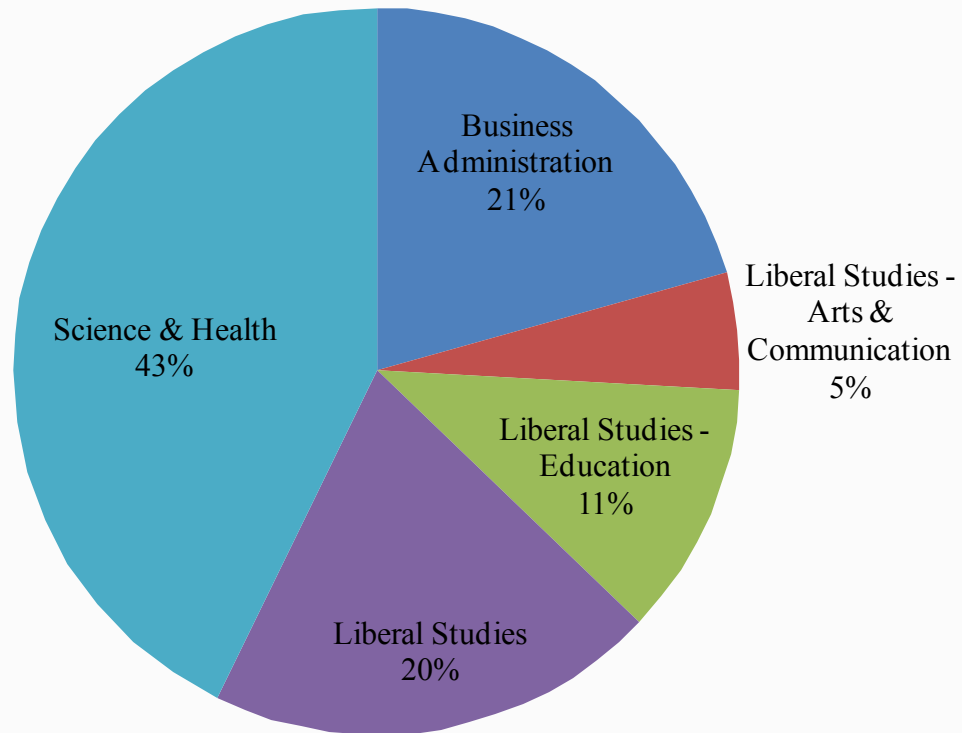

Undergraduate Enrollment by College / School

Data Definitions

- Enrollment by College / School is determined by student first major
- Headcount enrollment is a count of the number of people taking courses as of Official Day of Record (the 10th day of instruction) for the Fall term regardless of how many credits they are taking
- Undergraduate counts include all undergraduate students except those studying abroad, regardless of their degree-seeking status.