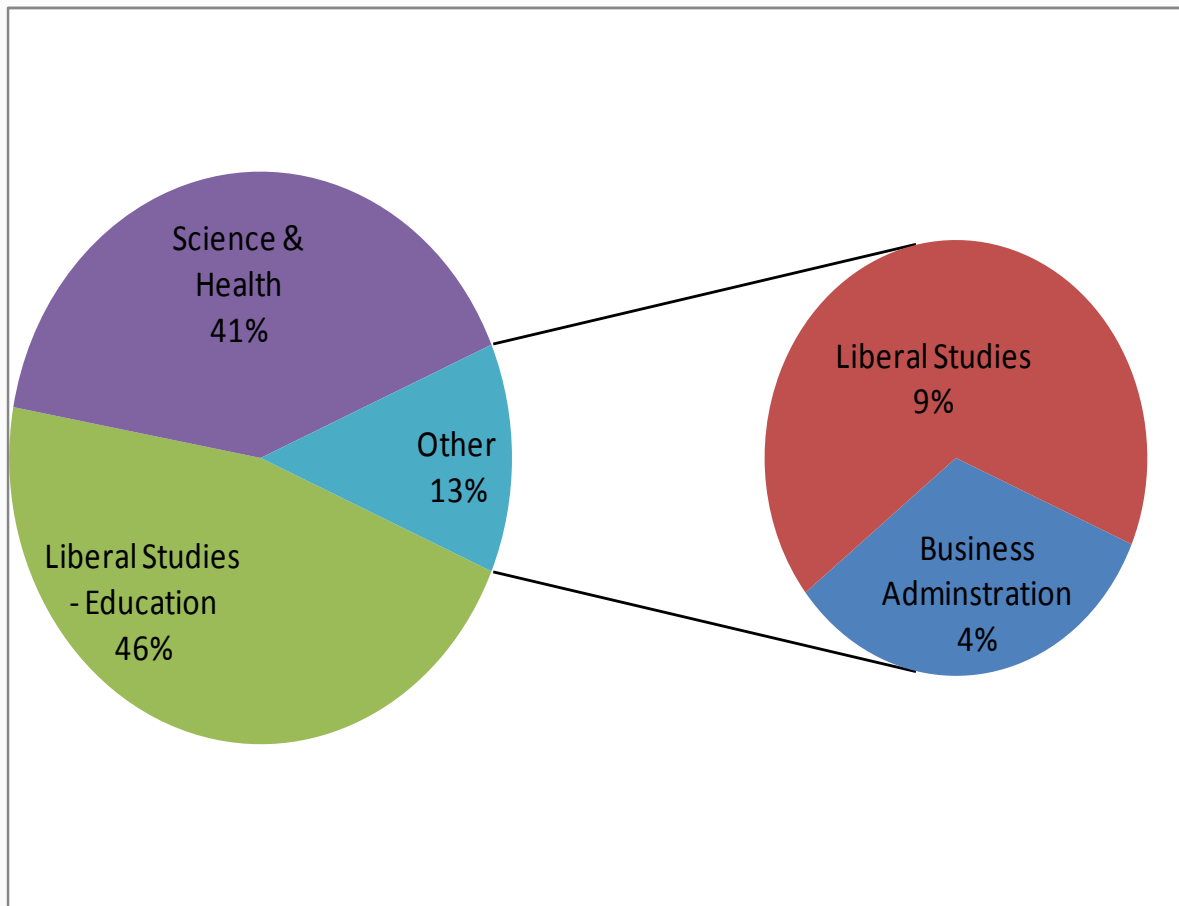

Graduate Enrollment by College / School

Data Definitions

- Enrollment by College / School is determined by student program
- Headcount enrollment is a count of the number of people taking courses as of Official Day of Record (the 10th day of instruction) for the Fall term regardless of how many credits they are taking
- Graduate counts include all students enrolled regardless of degree-seeking status