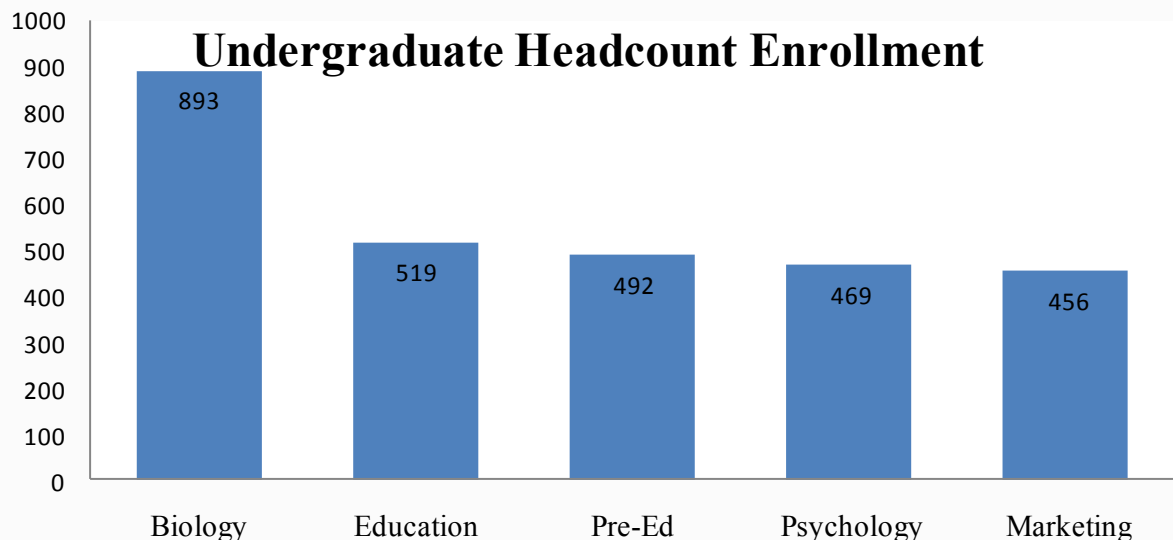

Most Popular Undergraduate Majors

Data Definitions

- Degrees granted data includes all graduates from the 2006-07 academic year.
- Fall enrollment data is a duplicative headcount that includes all degree-seeking students by first or second major. With the exception of Pre-Education, students with a “pre-” major are included with declared majors, even though they may not be accepted into the program.
- Sixteen percent (1361 students) of UW-L Undergraduates have not declared a major.
- Seventeen percent (1402 students) of UW-L Undergraduates have a pre-professional second major, an indicator that they plan to pursue a graduate degree.