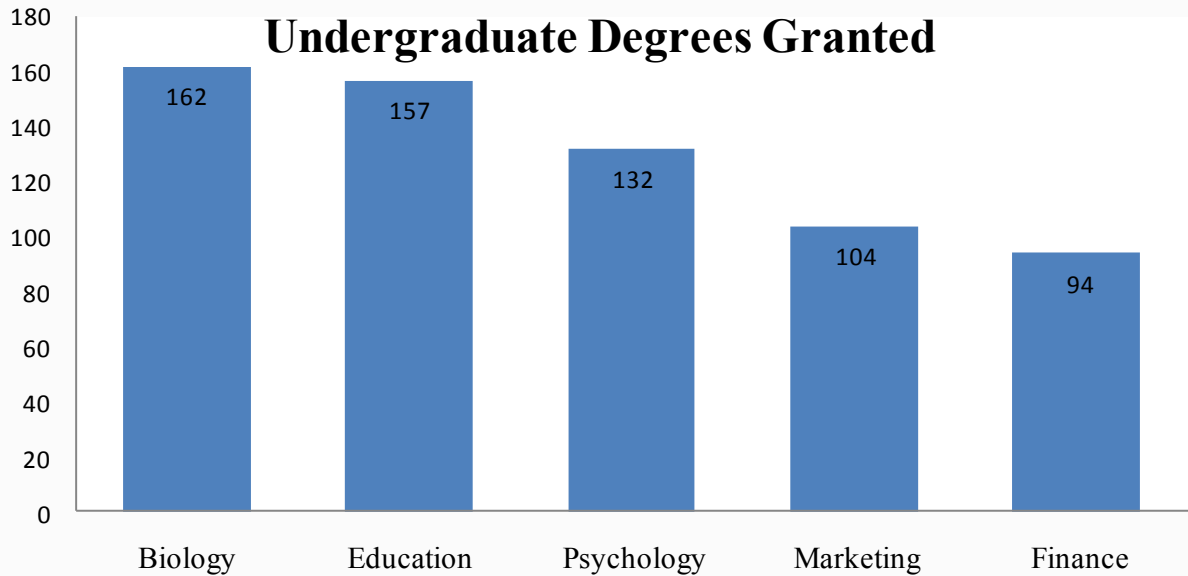

Most Popular Undergraduate Majors

Data Definitions

- Degrees granted data includes all graduates from the 2006-07 academic year.
- Fall enrollment data is a duplicative headcount that includes all degree-seeking students by first or second major. With the exception of Pre-Education, students with a “pre-” major are included with declared majors, even though they may not be accepted into the program.
- Sixteen percent (1361 students) of UW-L Undergraduates have not declared a major.
- Seventeen percent (1402 students) of UW-L Undergraduates have a pre-professional second major, an indicator that they plan to pursue a graduate degree.