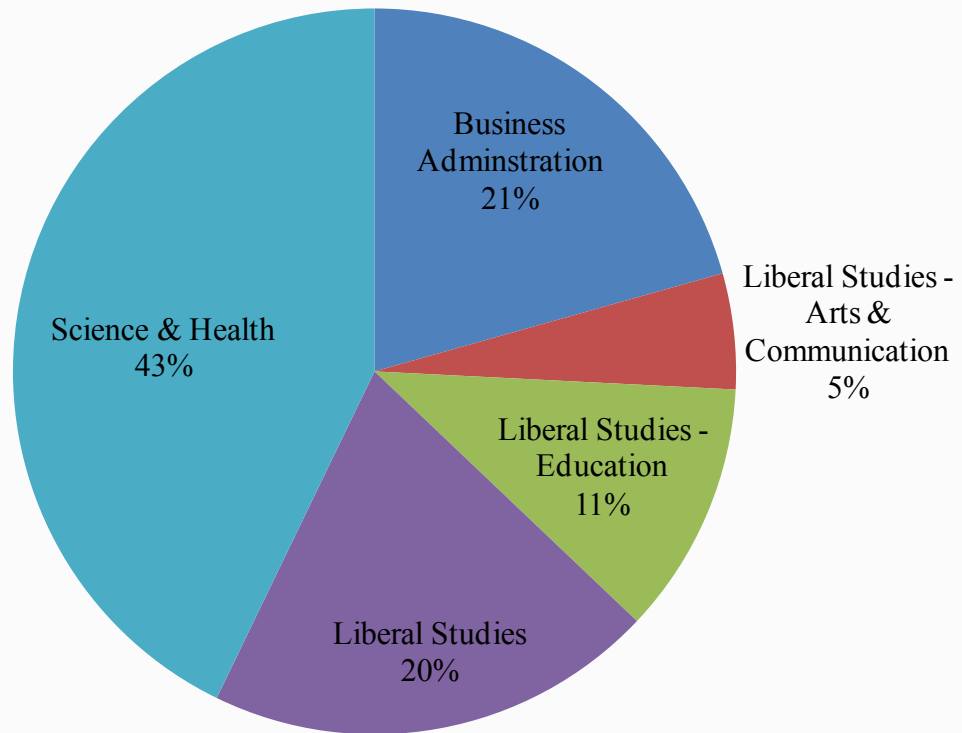

Undergraduate Enrollment by College / School

Data Definitions

- Enrollment by College / School is determined by student first major
- Headcount enrollment is a count of the number of people taking courses as of Official Day of Record (the 10th day of instruction) for the Fall term regardless of how many credits they are taking
- Undergraduate counts include all undergraduate students, regardless of their degree-seeking status.