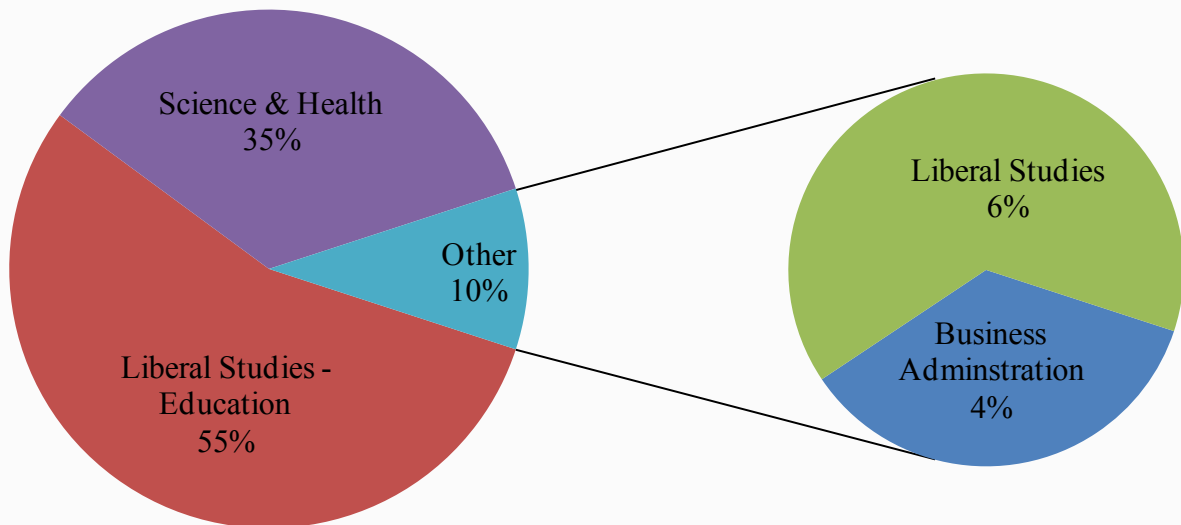

Graduate Enrollment by College / School

Data Definitions

- Enrollment by College / School is determined by student program
- Headcount enrollment is a count of the number of people taking courses as of Official Day of Record (the 10th day of instruction) for the Fall term regardless of how many credits they are taking
- Graduate counts include all students enrolled regardless of degree-granting status