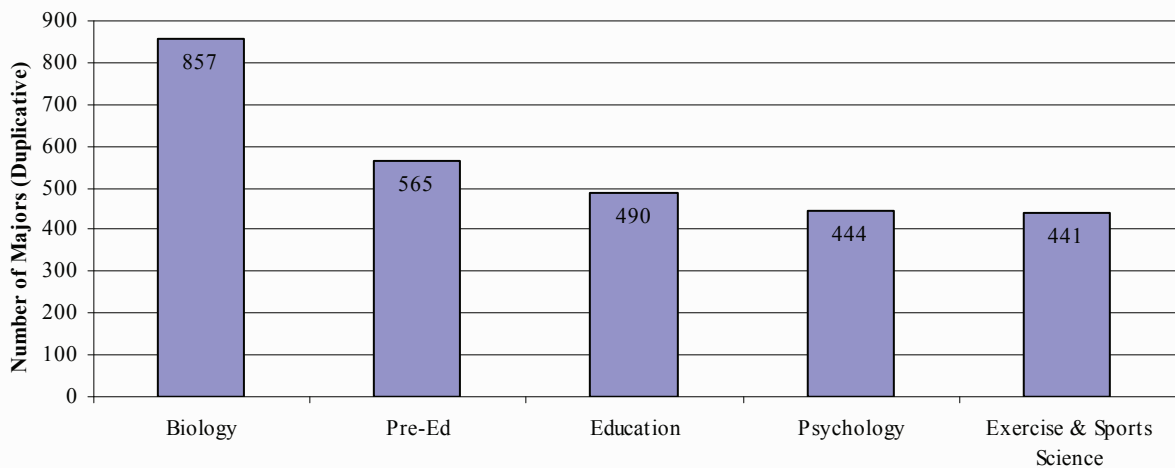

## Most Popular Undergraduate Majors

Undergraduate Degrees Granted

Undergraduate Fall Enrollment

### Data Definitions

- Degrees granted data includes all graduates from the 2005-06 academic year.
- Fall enrollment data is a duplicative headcount that includes all degree-seeking students by first or second major. With the exception of Pre-Education, students with a “pre-” major are included with declared majors, even though they may not be accepted into the program.
- Seventeen percent (1430 students) of UW-L Undergraduates have not declared a major.