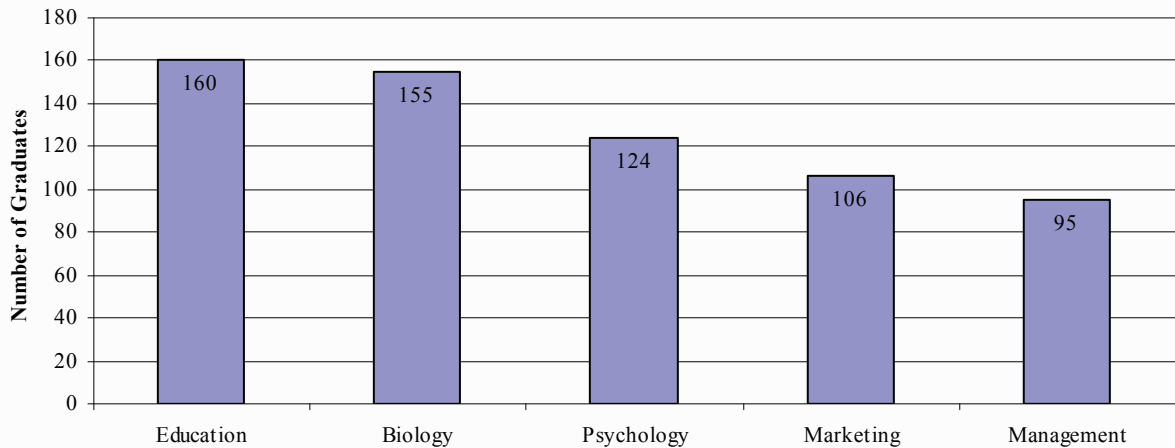

## Most Popular Undergraduate Majors

Undergraduate Degrees Granted

Undergraduate Fall Enrollment

### Data Definitions

- Degrees granted data includes all graduates from the 2005-06 academic year.
- Fall enrollment data is a duplicative headcount that includes all degree-seeking students by first or second major. With the exception of Pre-Education, students with a “pre-” major are included with declared majors, even though they may not be accepted into the program.
- Seventeen percent (1430 students) of UW-L Undergraduates have not declared a major.