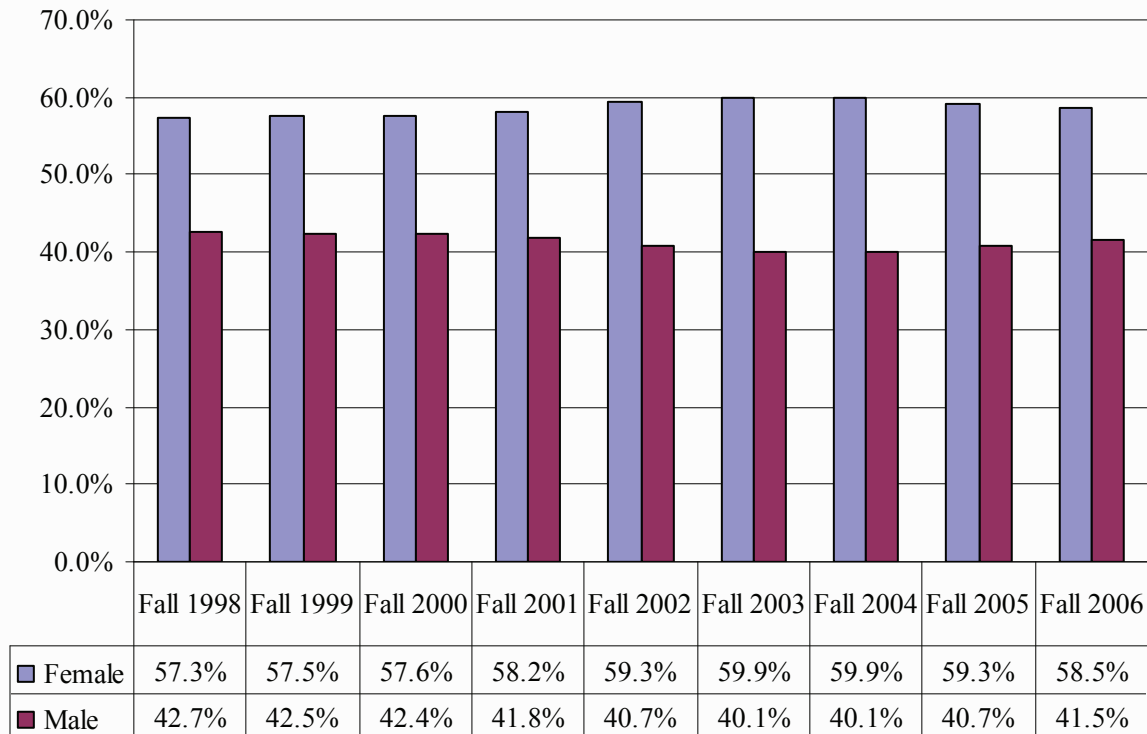

Undergraduate Enrollment by Gender 9-year Trend

Data Definitions

- Headcount enrollment is a count of the number of people taking courses as of Official Day of Record (the 10th day of instruction) for the Fall term regardless of how many credits they are taking
- Undergraduate counts include all degree seeking undergraduate students

Points of Interest

UW-L undergraduate enrollment tends to be 60 % female to 40% male; this is consistent with national gender trends in college degree seeking undergraduates.

Office of Institutional Research