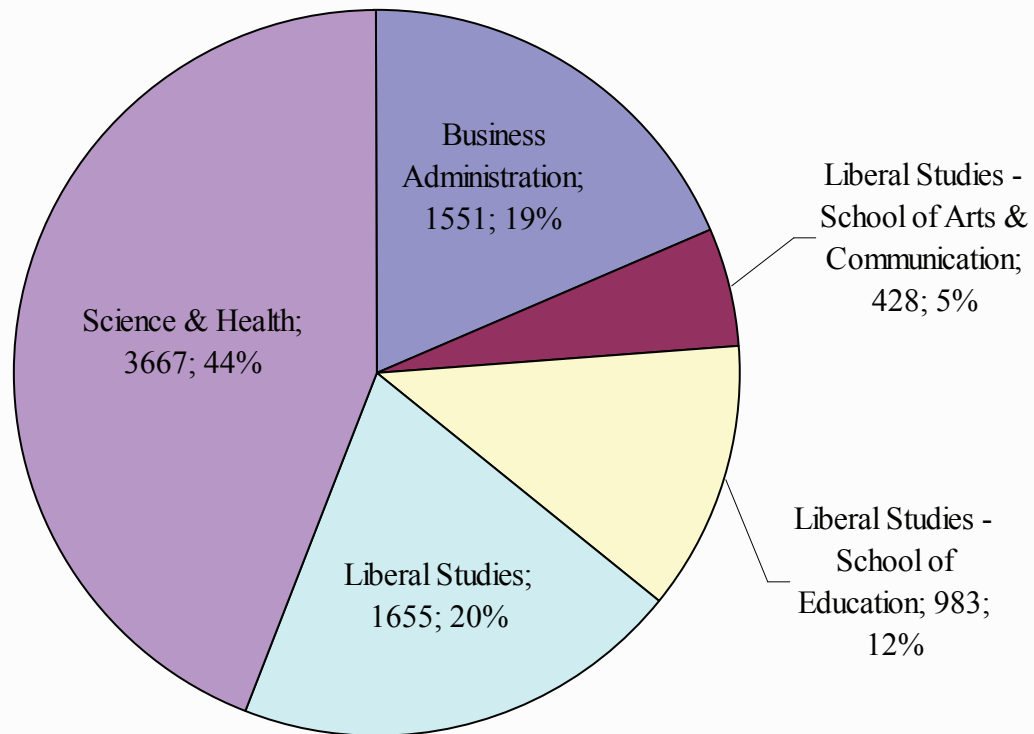

Undergraduate Enrollment by College / School

Data Definitions

- Enrollment by College / School is determined by student first major
- Headcount enrollment is a count of the number of people taking courses as of Official Day of Record (the 10th day of instruction) for the Fall term regardless of how many credits they are taking
- Undergraduate counts include all degree seeking undergraduate students