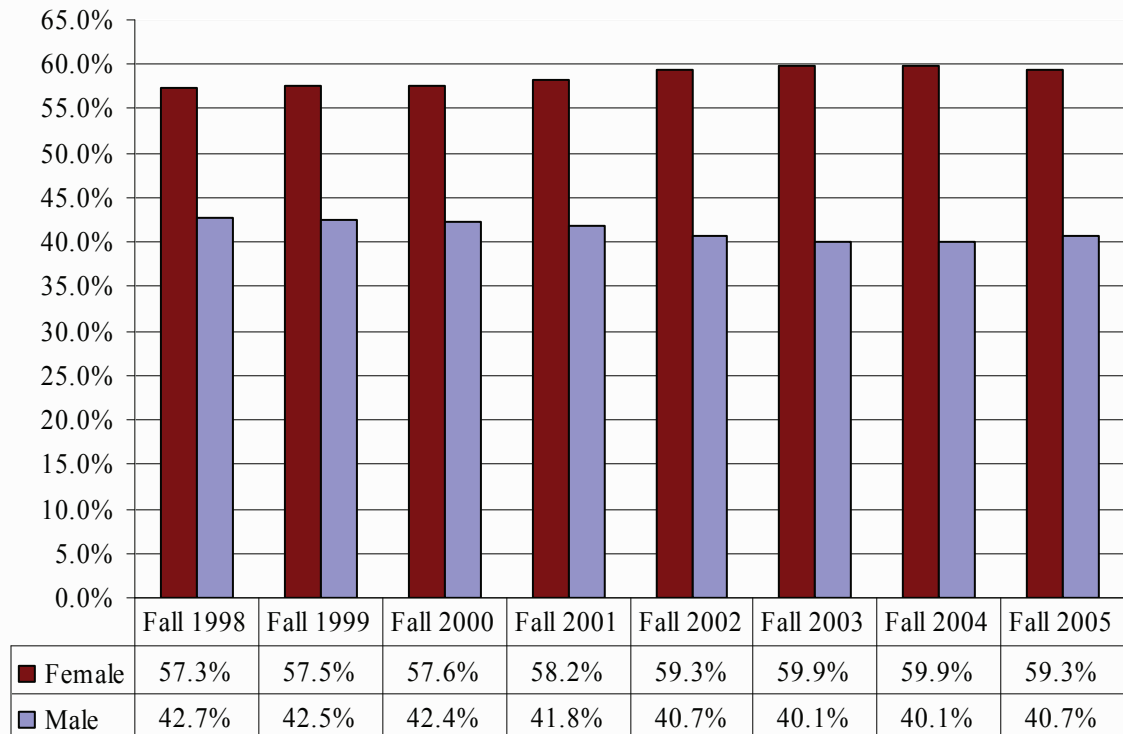

## Undergraduate Enrollment by Gender 8-year Trend

### Data Definitions

- Headcount enrollment is a count of the number of people taking courses as of Official Day of Record (the 10th day of instruction) for the Fall term regardless of how many credits they are taking
- Undergraduate counts include all first-time, first-degree seeking undergraduate students

### Points of Interest

UWL undergraduate enrollment tends to be 60 % female to 40% male; this is consistent with national gender trends in college first-time, first-degree seeking undergraduates.