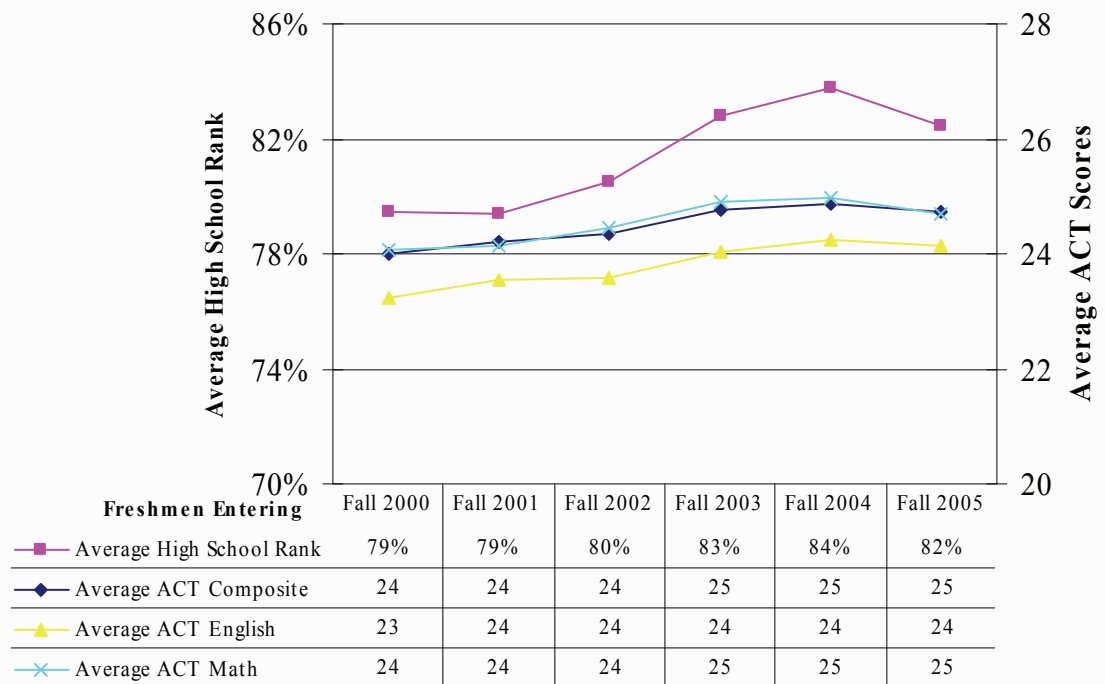

New Freshmen Academic Profile

Data Definitions

- Includes all first-time, first-degree seeking new freshmen entering in the Fall.
- Average rank and scores exclude students who did not submit high school rank or ACT scores.

Points of Interest

- Eighty percent of new freshmen entering Fall 2005 were in the top 25% of their high school graduating class.
- The University of Wisconsin—La Crosse accepted 67.5% of new freshmen applicants for Fall 2005.
- Very few students who apply to UWL opt to submit only SAT scores, though SAT scores are accepted. Because the number who submit these scores is comparatively small, average SAT scores are not included here.