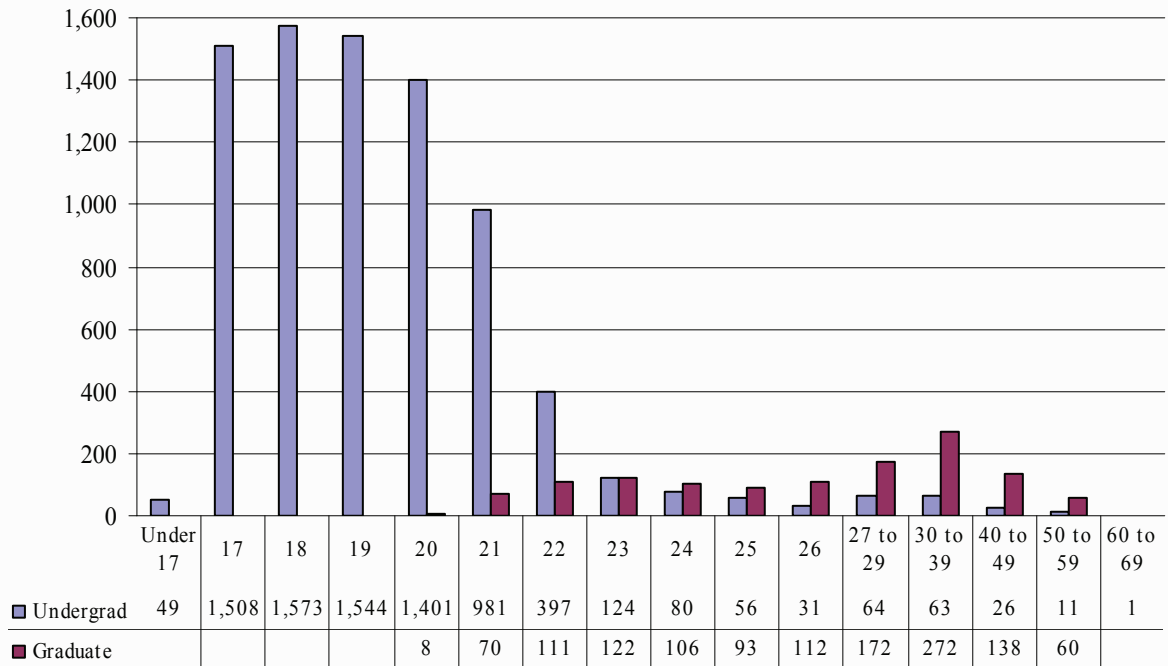

Undergraduate & Graduate Enrollment by Age

Data Definitions

- Undergraduate counts include all first-time, first-degree seeking undergraduate students
- Graduate counts include all students enrolled in any degree-granting graduate program

Point of Interest

The average age of undergraduate students at UWL is 21. For graduate students, the average age is 32.

Office of Institutional Research

Office of the Provost/Vice Chancellor of Academic Affairs, 145 Graff Main Hall, University of Wisconsin—La Crosse
1725 State Street, La Crosse, WI • Phone: (608) 785-8006, Fax: (608) 785-8046